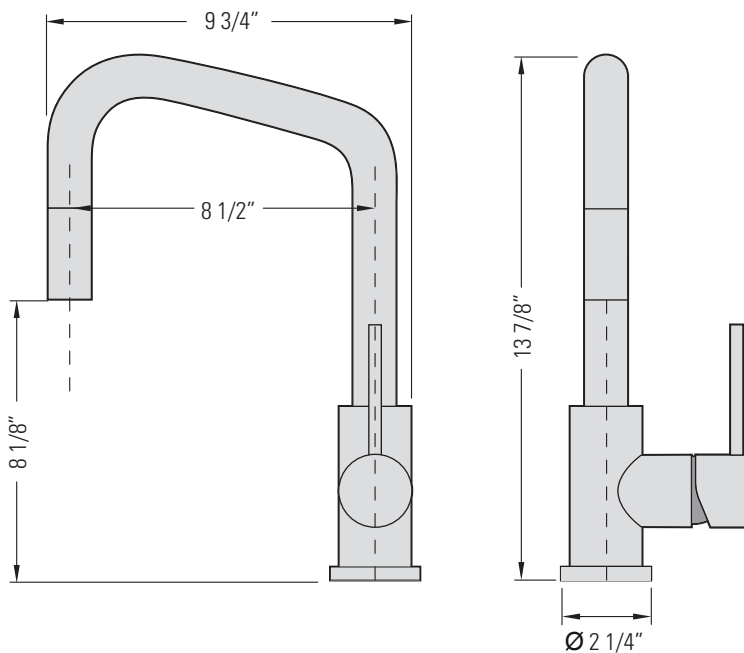

### DIMENSIONS

Overall Size: 9 3/4" x 2 1/4" x 13 7/8"    Taille globale: 9 3/4" x 2 1/4" x 13 7/8"  
Weight: 5lbs    Poids: 5lbs

### INSTALLATION

Counter Gasket  
Lock Clamp and Nut  
Ø1 3/8" to Ø1 1/2" Hole Required  
Counter weight

### INSTALLATION

Joint De Comptoir  
Serrure Pince et Écrou  
Trou de Ø1 3/8" à Ø1 1/2" requis  
Contrepoids