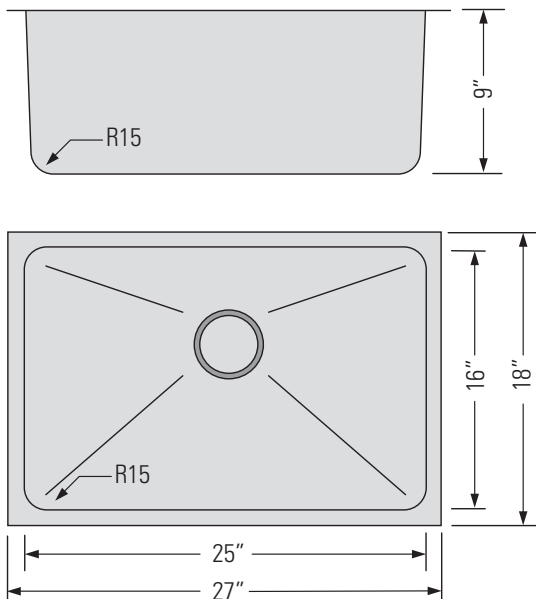

### DIMENSIONS

Overall Size: 27" x 18" x 9"  
Weight: 16lbs  
Minimum Cabinet Width: 28 1/2"

Taille globale: 27" x 18" x 9"  
Poids: 16lbs  
Largeur minimale de l'armoire: 28 1/2"